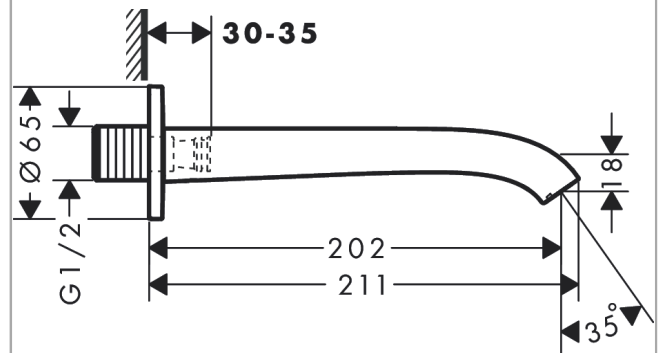

#### product features

- 1 function
- connection type: G 1/2
- with escutcheon
- projection 202 mm
- wall-mounted
- maximum flow rate at 3 bar: 24,3 l/min
- spray type: WaterfallStream

### Scale drawing